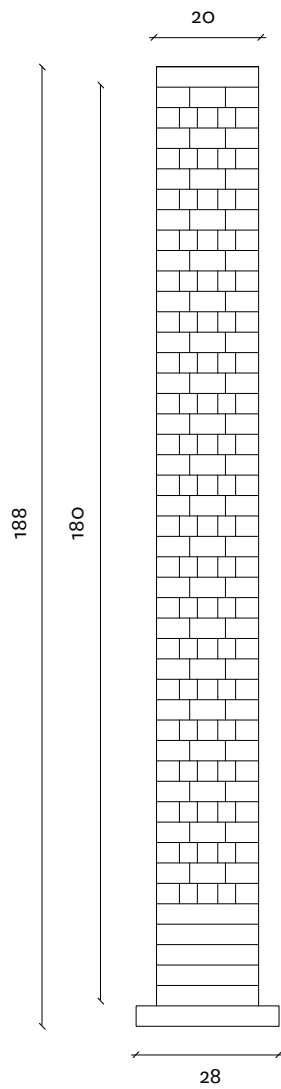

LAMPADA

2018/19

bottega**130**

by ANCHEMA

STRUTTURA / STRUCTURE

Abete / Fir

Tubo Led / Led tube

H 188 L 24 P 24